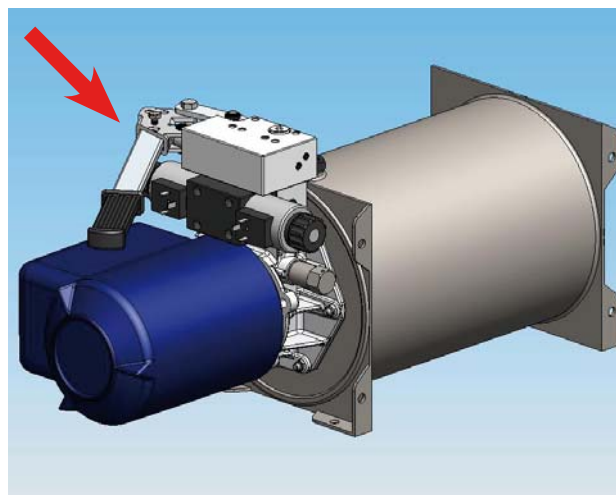

Emergency hand pumps for mini power packs

**Emergency hand pump mounted
on power pack POWER PRO type**

**Emergency hand pump mounted
on power pack PK type**

New emergency hand pump with mounting panel (cod. 149-011-00708).

A new emergency hand pump version is now available. It can be applied both on mini power packs PK-STD type and power packs of new generation POWER-PRO type.

The mounting of hand pump on the panel instead of the tank allows the use also with the latest type of POWER-PRO power packs provided with plastic made tank.

The body of the pump in anodised aluminium and the stem is nickel-treated.
The operation with simple effect allows a flow of 16cc/cycle.

The article number includes the operating lever of 32cm of length and it should be added to the mini power pack while placing the purchase order.

It is advisable to use the emergency hand pump only in configuration with one or two electric valves.