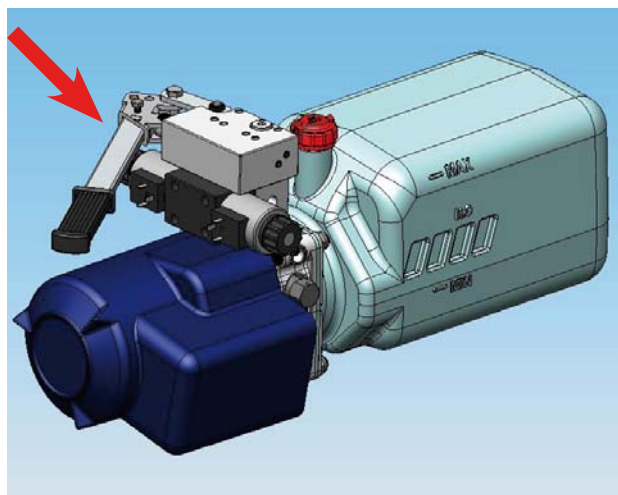

Emergency hand pumps for mini power packs

**Emergency hand pump mounted
on power pack POWER PRO type**

**Emergency hand pump mounted
on power pack PK type**

New emergency hand pump with mounting panel (cod. 149-011-00708).

A new emergency hand pump version is now available. It can be applied both on mini power packs PK-STD type and power packs of new generation POWER-PRO type.

The mounting of hand pump on the panel instead of the tank allows the use also with the latest type of POWER-PRO power packs provided with plastic made tank.

The body of the pump in anodised aluminium and the stem is nickel-treated.
The operation with simple effect allows a flow of 16cc/cycle.

The article number includes the operating lever of 32cm of length and it should be added to the mini power pack while placing the purchase order.

It is advisable to use the emergency hand pump only in configuration with one or two electric valves.